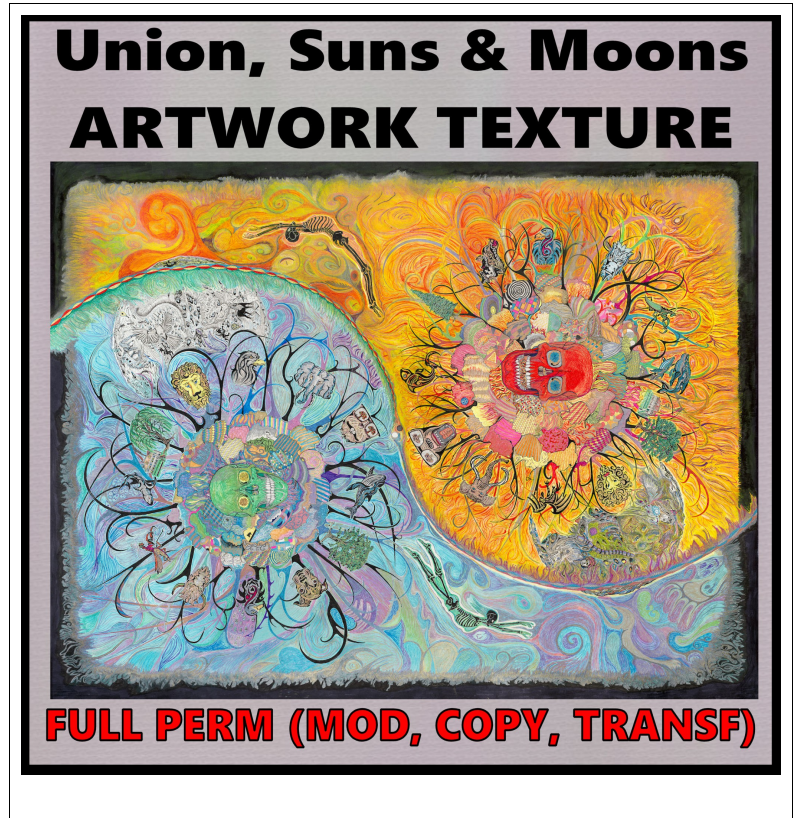

INFORMATION

Full project and artwork information at <http://thunderchild.net>.
2018 INK Description

The Suns in "Union, Suns & Moons" have a skull in the center for their Collective spirits. The male skull is red and the female is green. The eyes contain an image of the sun of the other skull.

"UNION, Suns and Moons" is the 2018 rendition of a 1986 sketch titled "Union." The medium is ink on heavy paper. Paper is 50" x 38" with a drawing area of 47.75" x 35.50".

The original used the same faces for male and female in the drawing. The concept was to show the two sides around a center point. In the 30 years since I express this concept, my world or universal view has grown. The 2018 large ink drawing attempts to express this concept.

The media consisted of pencil layouts for most items and freehand for others. Micro-Pen ink at 0.003 & 0.005 was used on top of the pencil and then the pencil erased. Major color inks were Sakura Gelly Roll Pens. Bic pens and other black and colored Micro-Pens were also used. The background and blending was done using Yellow and Blue Avery Hi-Liters.